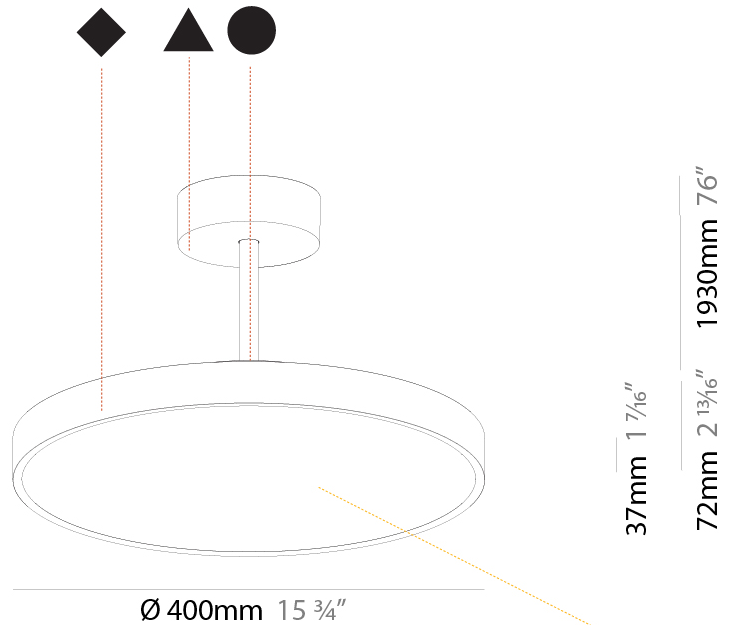

GENERAL

Series: Sign Diva Tube
Subseries: Sign Diva Tube
Brand: Prolicht
Division: Architectural
Mounting Type: Suspension
Mounting Location: Ceiling
Subcategory: Pendant

PHYSICAL

Shape: Round
Diameter (mm): 400
Diameter (in): 15 3/4
Height (mm): 72
Height (in): 2 13/16
Max. Overall Height (mm): 2002
Max. Overall Height (in): 78 13/16
Light Distribution: Direct
Weight (kg): 2.888
Weight (lbs): 6.366

Diffuser: PMMA - Opal / Micro-Prism / Sparkling Secret / Vintage Industrial

Fixture Finish: SSR / BKV / CWI / CRY / HAB / UFT / ITA / RUA / FTG / MYG / LOD / PUS / FRO / FUP / KIA / POP / BLS / SPG / MEY / GOH / GUM / CHC / COM / ABZ / JAG / OBR / MOS / ROR

Fixture Material: Extruded Aluminum / Steel

ELECTRICAL

Lamp Type: LED (Zhaga Standard)
Input Wattage (W): 17
Total Output Wattage (W): 16
Dimming: Tri-Mode (Non-Dimming and Phase Dimming (120Vac only) and 0-10V Dimming)
Driver Included: Yes
Driver Location: Integrated
Driver Type: Constant Current - Universal
Driver Class: Class 2
Input Voltage (V): 120 - 277
Constant Current (mA): 500

LED

Color Temperature (*K): 2700 / 3000 / 3500 / 4000
Max. Delivered Lumen (lm): 1807 / 1943 / 1951 / 1991
Nominal Lumen (lm): 2250 / 2450 / 2430 / 2480
CRI: >90 CRI
Lamp Life (hrs): 50000

OPTICAL

RATINGS AND CERTIFICATIONS

Certified By: Certified for North American Standards
IP rating: IP20